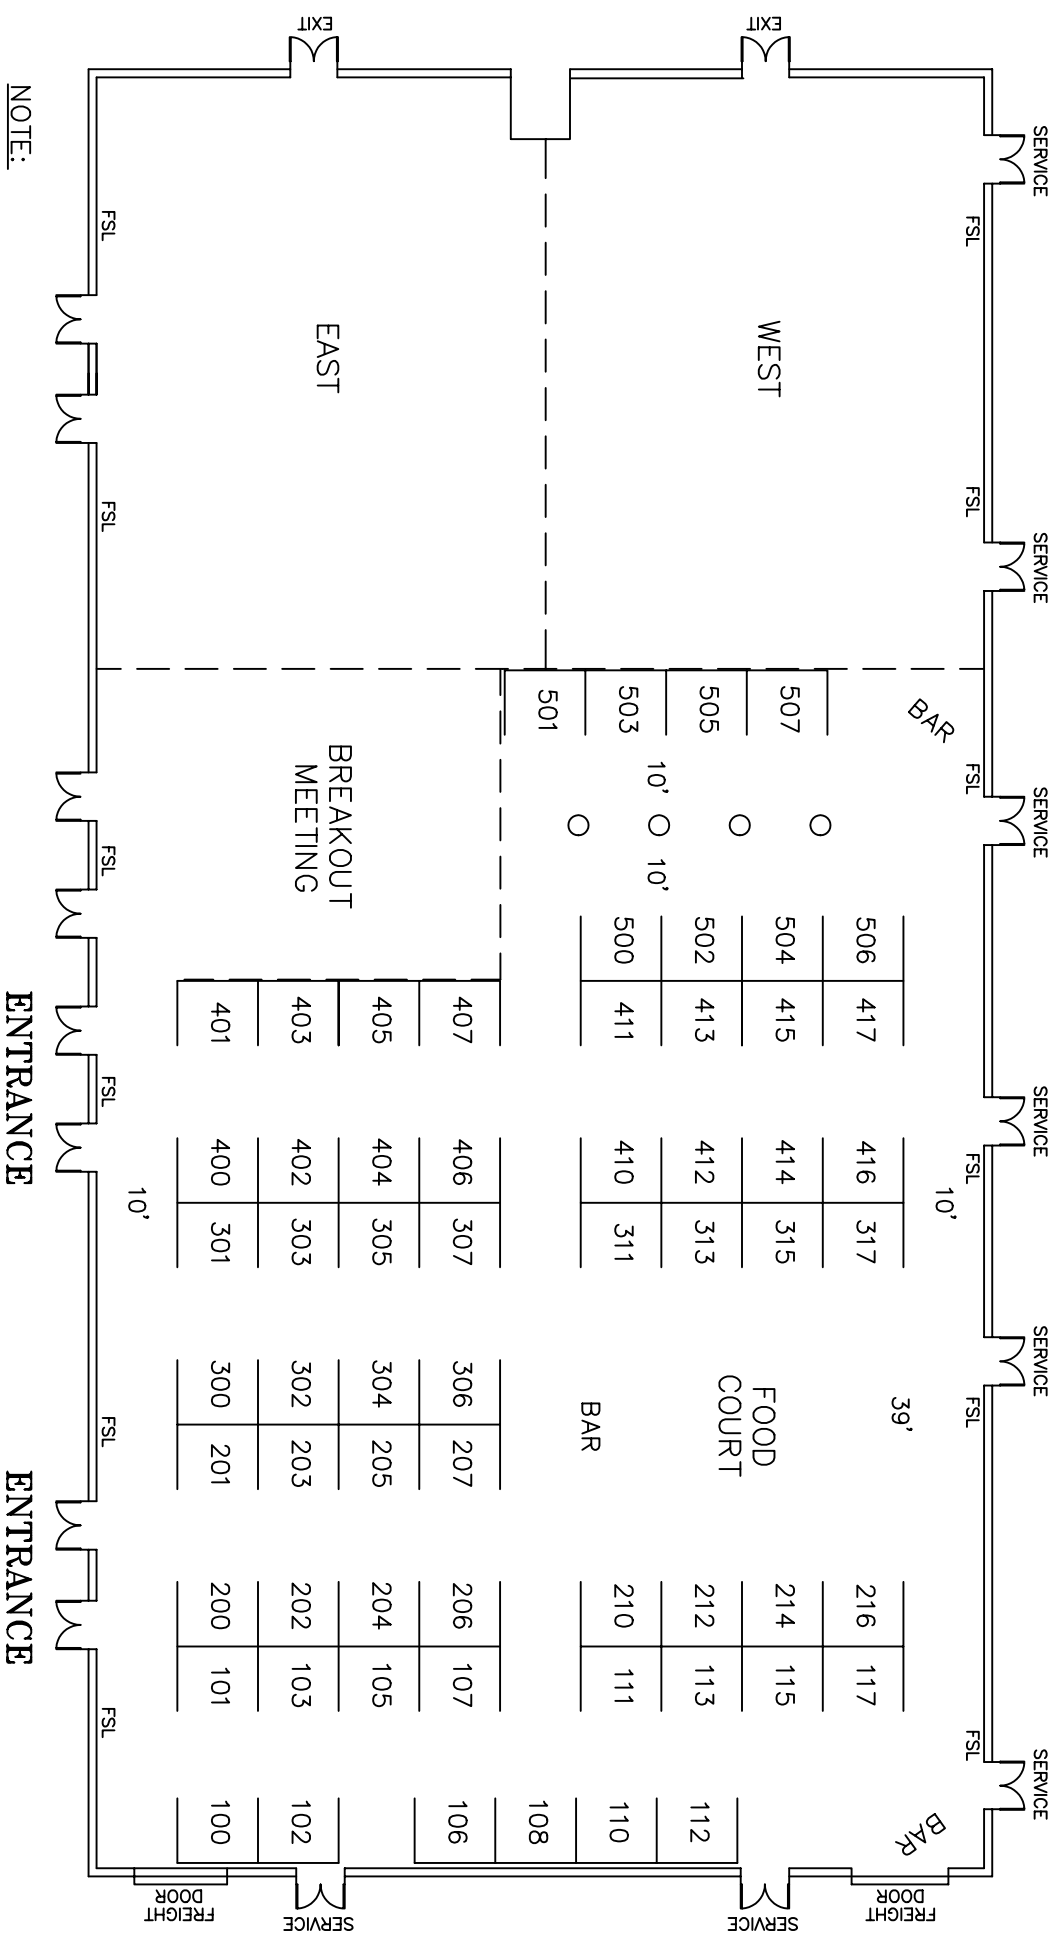

TAB / OAAA MARKETING EXPO

May 2-4, 2010

JW Marriott Desert Ridge Resort & Spa Grand Saguaro Ballroom Phoenix, AZ

- NOTE:**
- ALL BOOTHS ARE 8'x 10' UNLESS OTHERWISE NOTED
 - ALL AISLES ARE 11'-6" UNLESS OTHERWISE NOTED
 - 62 TOTAL BOOTHS